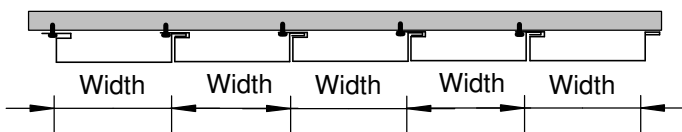

Options:

Mini Flush 4" to 11.5" Flushed

LMC Manufacturing Ltd

6962 Buller Ave, Burnaby, BC V5J 4S3
Tel: 604-430-3233 Fax: 604-430-2028

Website: www.lammetal.ca