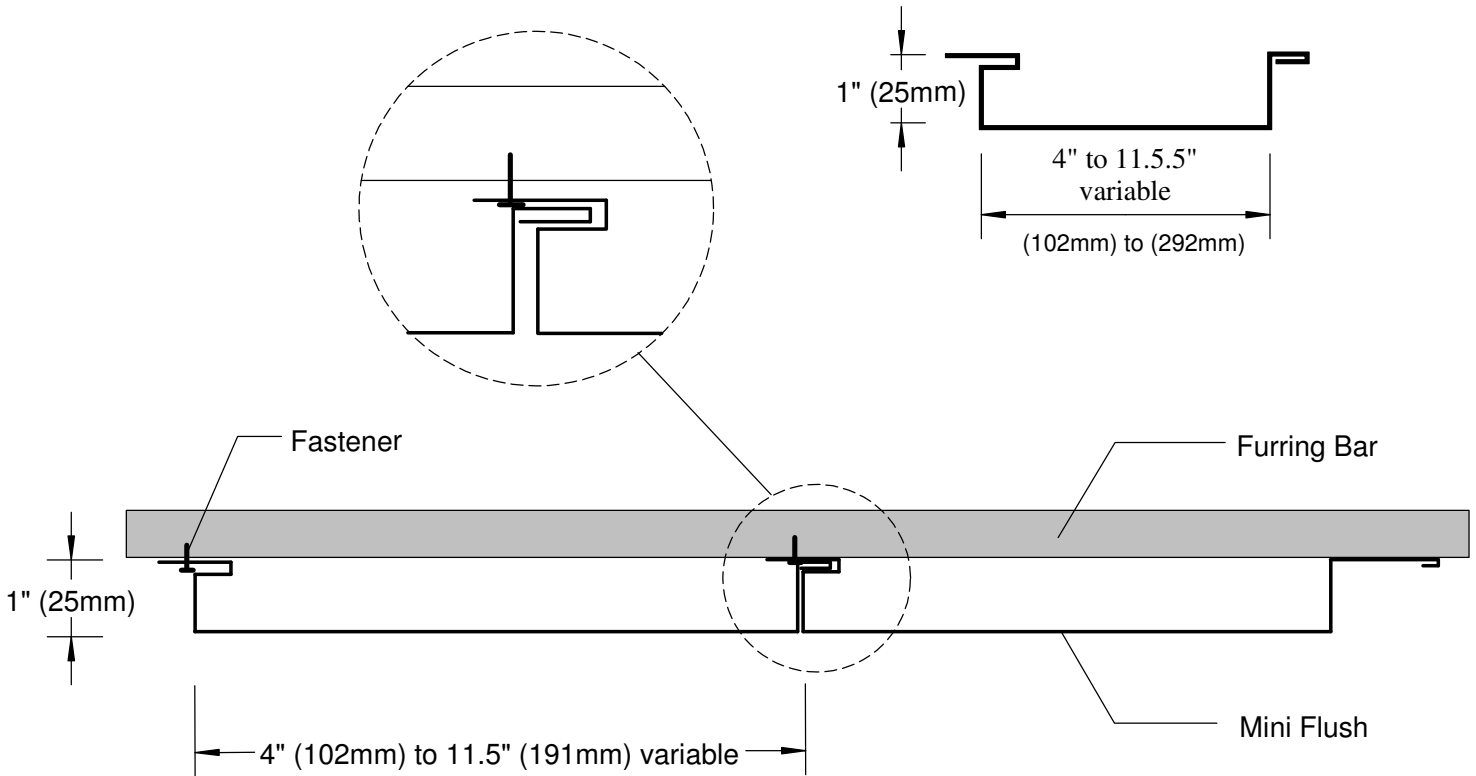

Lam's Mini Flush is a variant of the Mini Plank without a reveal. It is a flushed small wall and soffit panel, most suitable for finer detailed jobs. With the face size as small as 4" (102mm) wide by 1" (25mm) deep, it is a perfect alternative to cedar siding - more colour selections with less maintenance.

- ▶ variable 4" (102mm) to 11.5" (292mm) width. Standard widths are 7.5" (191mm) and 11.5" (292mm)
- ▶ Roll formed to custom length in 24ga and 22ga Steel.
- ▶ Available in Pre-painted Steel, Galvalume, Galvanized, Aluminum (.032"), Copper (16oz), and Rheinzink (.8mm).
- ▶ Most cost efficient sizes 7.5" (191mm) and 11.5" (292mm) width.

**Options:**

**Mini Flush 4" to 11.5" Flushed**

**LMC Manufacturing Ltd**

6962 Buller Ave, Burnaby, BC V5J 4S3  
Tel: 604-430-3233 Fax: 604-430-2028

Website: [www.lammetal.ca](http://www.lammetal.ca)